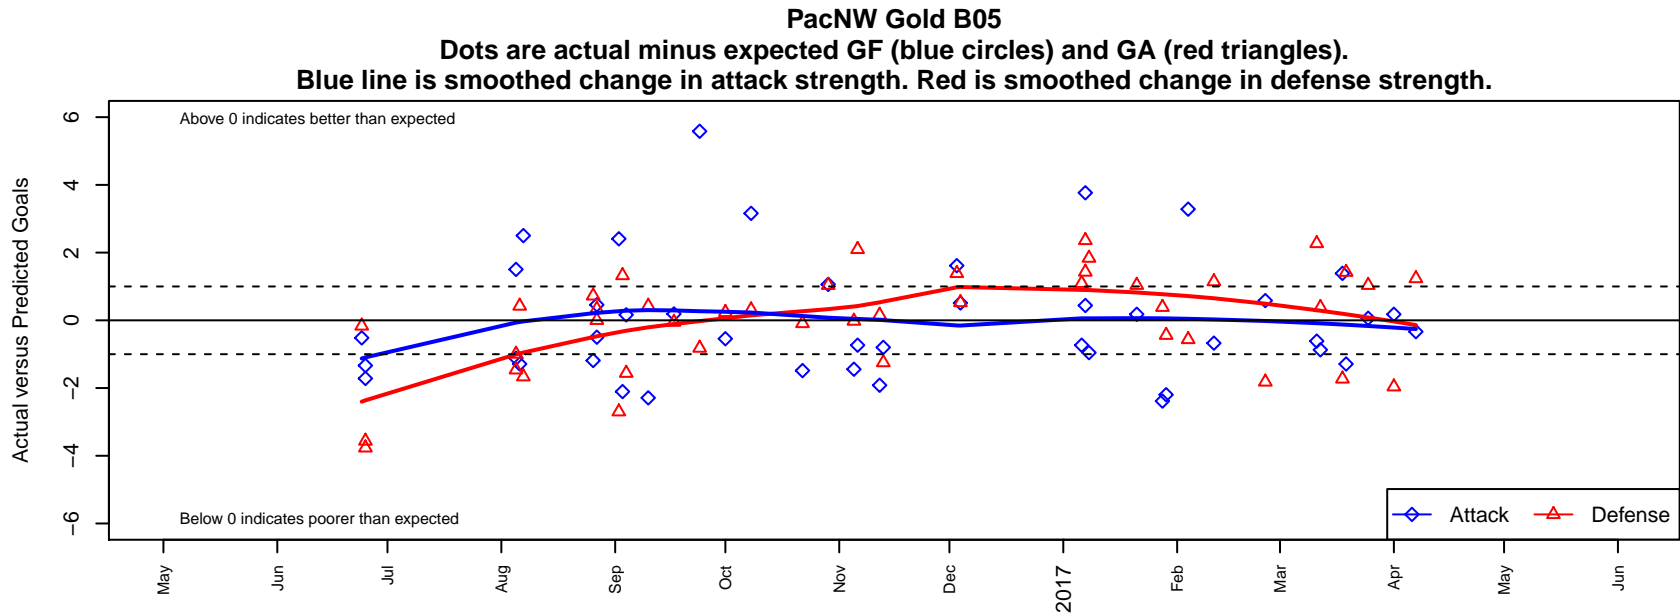

2016 WYS Presidents Cup B05 Division 2

**attack and defense variance (black dot)
relative to other teams
and top 10 in region**

**attack and defense rating
relative to others at age
and all opponents in last 13 months**