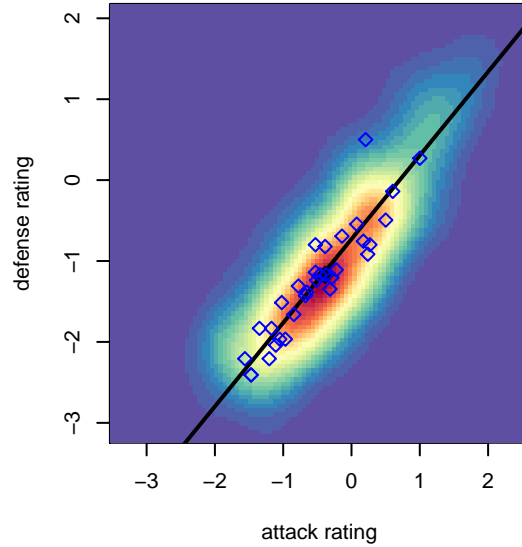

2016 WYS Presidents Cup B05 Division 2

**attack and defense variance (black dot)
relative to other teams
and top 10 in region**

**attack and defense rating
relative to others at age
and all opponents in last 13 months**