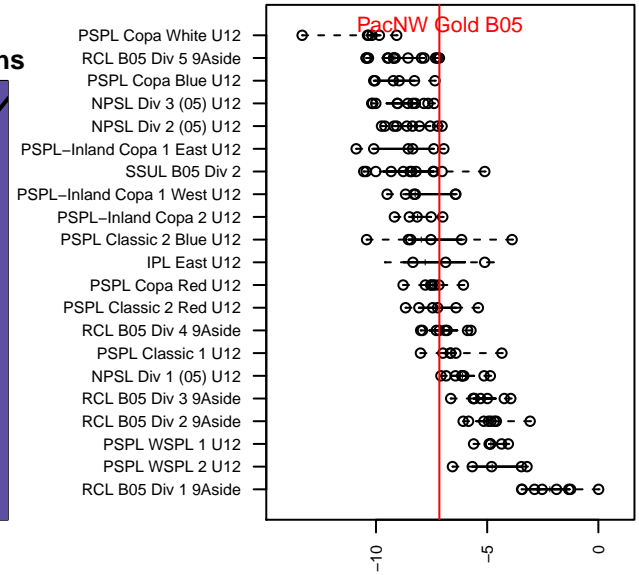

PacNW Gold B05

Pacific Northwest SC

Tukwila, WA

B05 total strength=576

attack=0.68 defense=0.31

fall league = RCL B05 Div 5 9Aside

spr league = Win RCL B05 Div 4

alt names used:

PacNW B05 Gold

PacNw B05 Gold

PacNW B05 Gold D

PacNW B05G

PACNW B05 GOLD (WA)

PacNW B05 Gold

PacNW B05 Gold D

PacNW B05 Gold D

Venues played:

2016 Rainier Challenge Copa U12

2016 WA Rush Cup B05 Bronze 9v9 U12

2016 River Jam Samba U12

2016 Labor Day Cup BU12 Silver

2016 RCL B05 Div 5 9Aside

2016 PacNW Winter Classic Premier II U12

2016 Win RCL B05 Div 4

2016 WYS Presidents Cup B05 Division 2

**attack and defense variance (black dot)
relative to other teams
and top 10 in region**

**attack and defense rating
relative to others at age
and all opponents in last 13 months**