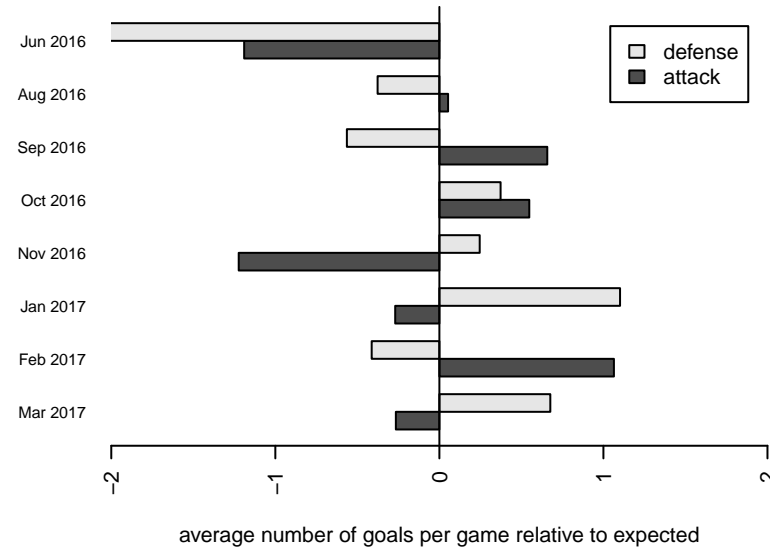

Performance relative to 13 month average