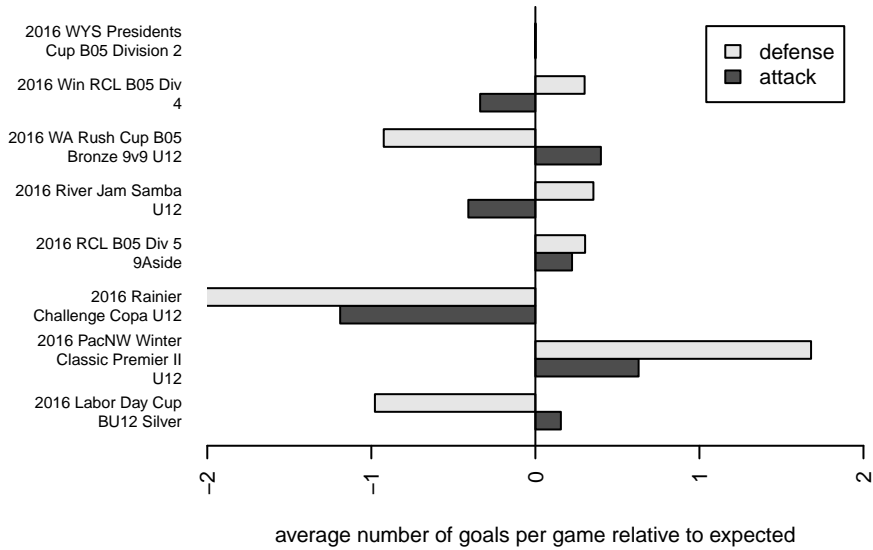

Performance relative to 13 month average