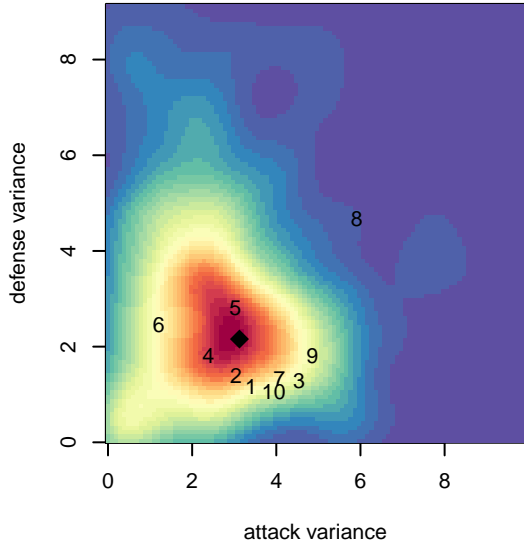

2016 WYS Presidents Cup B05 Division 2

**attack and defense variance (black dot)
relative to other teams
and top 10 in region**

**attack and defense rating
relative to others at age
and all opponents in last 13 months**